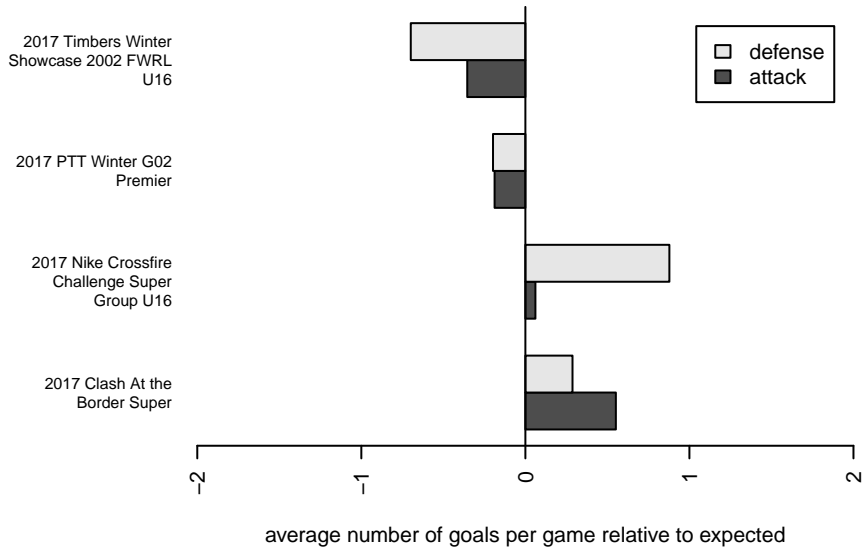

Eastside Timbers Red G02

Eastside Timbers
 Gresham, OR
 G02 total strength=1594
 attack=17.51 defense=13.99
 spr league = PTT Win G02 Premier
 notes= Liverpool

alt names used:
 EASTSIDE TIMBERS '02 LIVERPOOL
 EASTSIDE TIMBERS '02 LIVERPOOL (OR)
 EASTSIDE TIMBERS '02 LIVERPOOL (OR)
 EST 02G Red

Venues played:
 2017 Clash At the Border Super
 2017 Nike Crossfire Challenge Super Group U'
 2017 Timbers Winter Showcase 2002 FWRL U
 2017 PTT Winter G02 Premier

Eastside Timbers Red G02
 Dots are actual minus expected GF (blue circles) and GA (red triangles).
 Blue line is smoothed change in attack strength. Red is smoothed change in defense strength.

**attack and defense variance (black dot)
relative to other teams
and top 10 in region**

**attack and defense rating
relative to others at age
and all opponents in last 13 months**

Performance relative to 13 month average