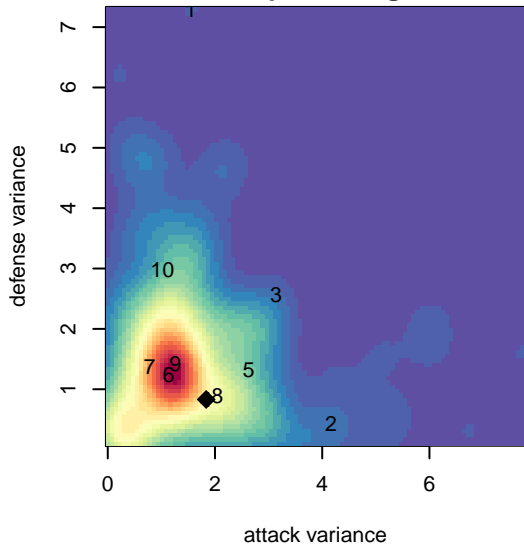

Eastside Timbers Red G02

Eastside Timbers
 Gresham, OR
 G02 total strength=1594
 attack=17.51 defense=13.99
 spr league = PTT Win G02 Premier
 notes= Liverpool

alt names used:
 EASTSIDE TIMBERS '02 LIVERPOOL
 EASTSIDE TIMBERS '02 LIVERPOOL (OR)
 EASTSIDE TIMBERS '02 LIVERPOOL (OR)
 EST 02G Red

Venues played:
 2017 Clash At the Border Super
 2017 Nike Crossfire Challenge Super Group U'
 2017 Timbers Winter Showcase 2002 FWRL U
 2017 PTT Winter G02 Premier

Eastside Timbers Red G02
 Dots are actual minus expected GF (blue circles) and GA (red triangles).
 Blue line is smoothed change in attack strength. Red is smoothed change in defense strength.

**attack and defense variance (black dot)
relative to other teams
and top 10 in region**

**attack and defense rating
relative to others at age
and all opponents in last 13 months**

Performance relative to 13 month average