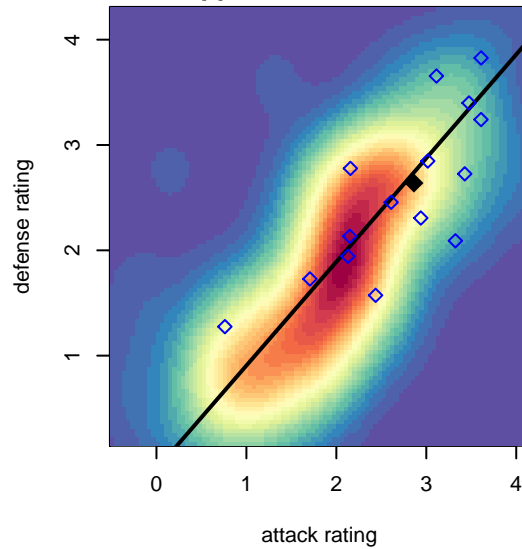

Eastside Timbers Red G02

Eastside Timbers
 Gresham, OR
 G02 total strength=1594
 attack=17.51 defense=13.99
 spr league = PTT Win G02 Premier
 notes= Liverpool

alt names used:
 EASTSIDE TIMBERS '02 LIVERPOOL
 EASTSIDE TIMBERS '02 LIVERPOOL (OR)
 EASTSIDE TIMBERS '02 LIVERPOOL (OR)
 EST 02G Red

Venues played:
 2017 Clash At the Border Super
 2017 Nike Crossfire Challenge Super Group U'
 2017 Timbers Winter Showcase 2002 FWRL U
 2017 PTT Winter G02 Premier

Eastside Timbers Red G02
 Dots are actual minus expected GF (blue circles) and GA (red triangles).
 Blue line is smoothed change in attack strength. Red is smoothed change in defense strength.

**attack and defense variance (black dot)
relative to other teams
and top 10 in region**

**attack and defense rating
relative to others at age
and all opponents in last 13 months**

Performance relative to 13 month average