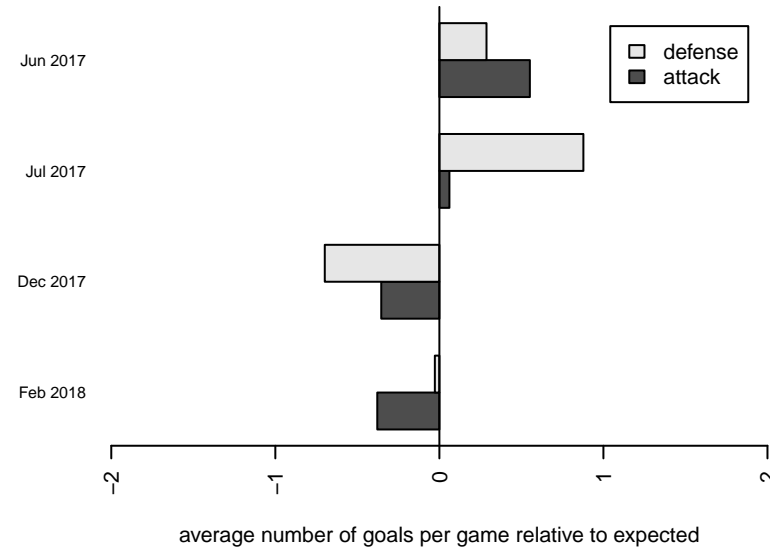

Performance relative to 13 month average