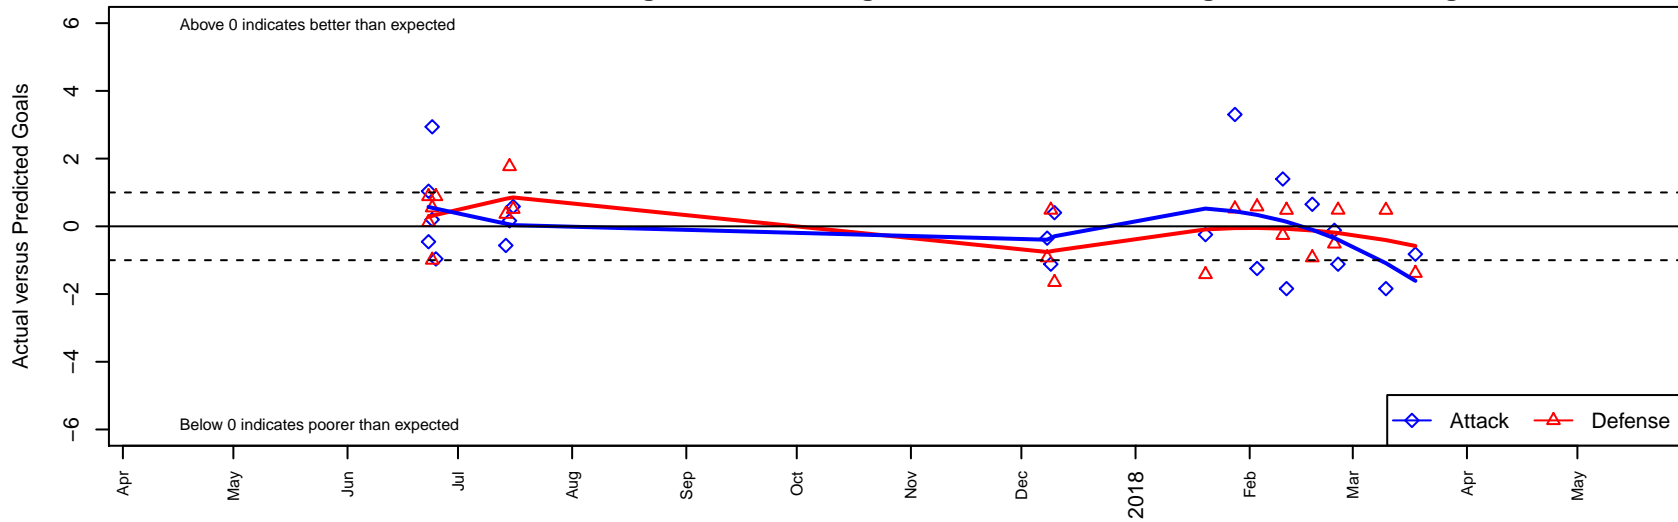

Eastside Timbers Red G02

Eastside Timbers
 Gresham, OR
 G02 total strength=1594
 attack=17.51 defense=13.99
 spr league = PTT Win G02 Premier
 notes= Liverpool

alt names used:
 EASTSIDE TIMBERS '02 LIVERPOOL
 EASTSIDE TIMBERS '02 LIVERPOOL (OR)
 EASTSIDE TIMBERS '02 LIVERPOOL (OR)
 EST 02G Red

Venues played:
 2017 Clash At the Border Super
 2017 Nike Crossfire Challenge Super Group U'
 2017 Timbers Winter Showcase 2002 FWRL U
 2017 PTT Winter G02 Premier

Eastside Timbers Red G02
 Dots are actual minus expected GF (blue circles) and GA (red triangles).
 Blue line is smoothed change in attack strength. Red is smoothed change in defense strength.

**attack and defense variance (black dot)
relative to other teams
and top 10 in region**

**attack and defense rating
relative to others at age
and all opponents in last 13 months**

Performance relative to 13 month average